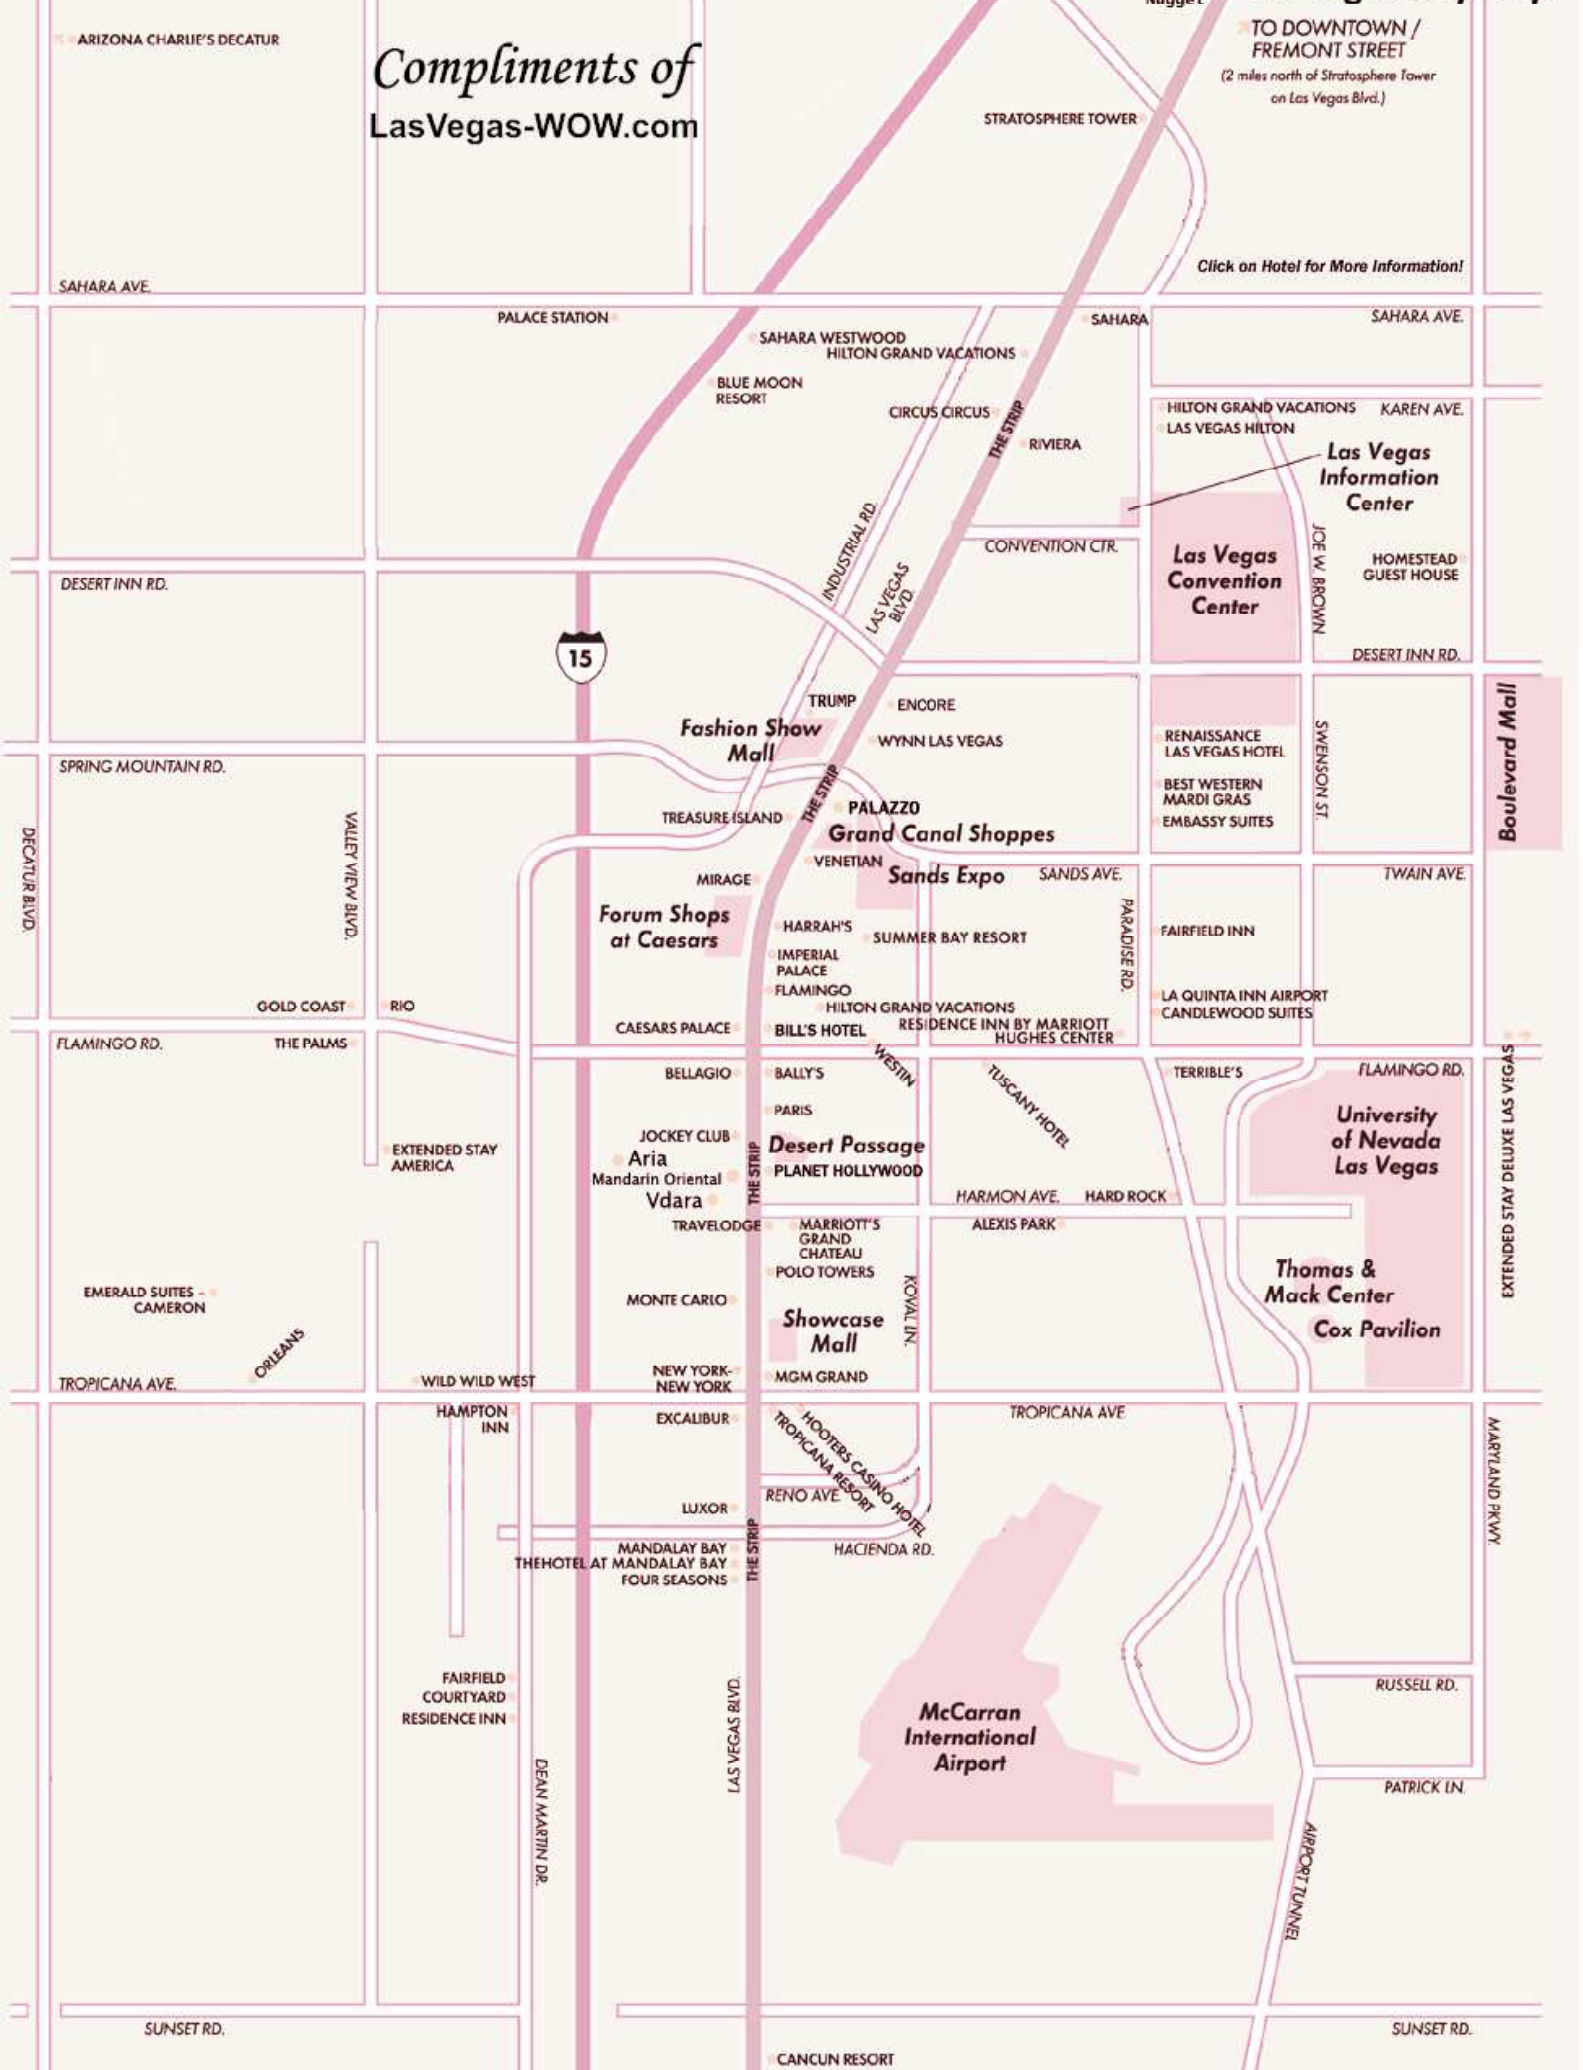

Compliments of LasVegas-WOW.com

TO DOWNTOWN / FREMONT STREET  
(2 miles north of Stratosphere Tower on Las Vegas Blvd.)

Click on Hotel for More Information!

ARIZONA CHARLIE'S DECATUR

SAHARA AVE.

PALACE STATION

TROPICANA AVE.

ORLEANS

WILD WILD WEST

HAMPTON INN

FAIRFIELD COURTYARD RESIDENCE INN

SUNSET RD.

Fashion Show Mall

Forum Shops at Caesars

TROPICANA RESORT

RENO AVE.

HACIENDA RD.

McCarran International Airport

SAHARA

SAHARA AVE.

KAREN AVE.

HILTON GRAND VACATIONS LAS VEGAS HILTON

Las Vegas Information Center

HOMESTEAD GUEST HOUSE

DESERT INN RD.

RENAISSANCE LAS VEGAS HOTEL

BEST WESTERN MARDI GRAS

EMBASSY SUITES

FAIRFIELD INN

LA QUINTA INN AIRPORT